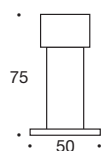

Stainless steel: **1601.00**
Brass: **p1601.90**