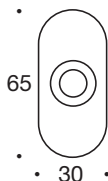

Doorbell button, oval rose cover 65x30x8 mm, with concealed screws, rose drilled for wood screws.

Available in satin stainless steel (AISI 304) or polished brass.

Supplied singly incl. wood screws 3,5x16 mm.