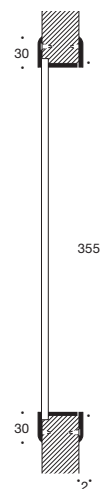

no 1681.00-200

Porthole $\varnothing 200$ mm. Drilled for countersunk wood screws or M4 machine screws. Supplied excl. of glass. Specify door and glass thickness when ordering.

The porthole window consists of three parts made in stainless steel: Two door rings and one lining ring, -size of lining ring depends on glass and door thickness.

Aperture: $\varnothing 200$ mm
Inside diameter: $\varnothing 195$ mm
Outside diameter: $\varnothing 255$ mm
Glass groove: $\varnothing 210$ mm

Available in satin stainless steel (AISI 304).

Supplied in pairs incl. wood screws 3,5x16 mm.

For installation, see page 273.

no 1681.00-355

Porthole $\varnothing 355$ mm. Drilled for countersunk wood screws or M4 machine screws. Supplied excl. of glass. Specify door and glass thickness when ordering.

The porthole window consists of three parts made in stainless steel: Two door rings and one lining ring, -size of lining ring depends on glass and door thickness.

Aperture: $\varnothing 355$ mm
Inside diameter: $\varnothing 350$ mm
Outside diameter: $\varnothing 410$ mm
Glass groove: $\varnothing 365$ mm

Available in satin stainless steel (AISI 304).

Supplied in pairs incl. wood screws 3,5x16 mm.

For installation, see page 273.