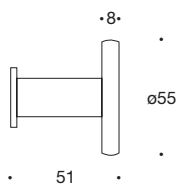

# no 1223.x5.xxx

Pictogram on plate, 160x60x2 mm. Drilled for 3.5 mm wood screws or M4 machine screws. Available without screw holes, with tape on the backside.

Symbols can be supplied with or without frames.  
Alternative symbols or text available on request.

Aperture:  $\varnothing 200$  mm  
Inside diameter:  $\varnothing 195$  mm  
Outside diameter:  $\varnothing 255$  mm  
Glass groove:  $\varnothing 210$  mm

Available in satin stainless steel (AISI 304).

Aperture:  $\varnothing 355$  mm  
Inside diameter:  $\varnothing 350$  mm  
Outside diameter:  $\varnothing 410$  mm  
Glass groove:  $\varnothing 365$  mm

Available in satin stainless steel (AISI 304).

# no 1813

Coat hook,  $\varnothing 55$  mm, height 51 mm, rose  $\varnothing 28 \times 3$  mm, drilled for wood screw.

Available in satin stainless steel (AISI 304).

Supplied singly incl. screw.

Stainless steel: **1813.00**