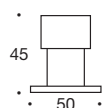

Stainless steel: **1600.00**
Brass: **p1600.90**