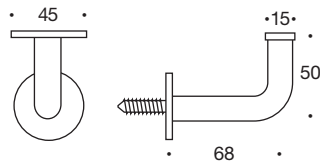

Stainless steel: 1822.00