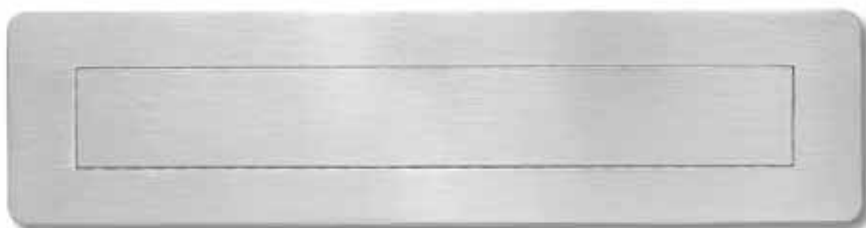

# no 1608

Letter plate, 315x80x2 mm, with M4 bushes attached for concealed fixing. Aperture 265x38 mm.

Available in satin stainless steel (AISI 304) or polished brass.

Supplied singly incl. M4x84 mm screws.