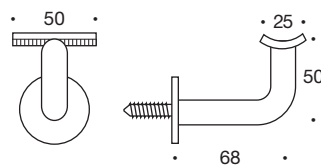

Stainless steel: 1825.00