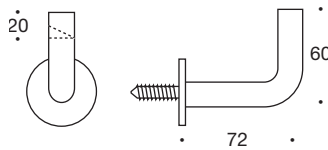

Stainless steel: 1827.00